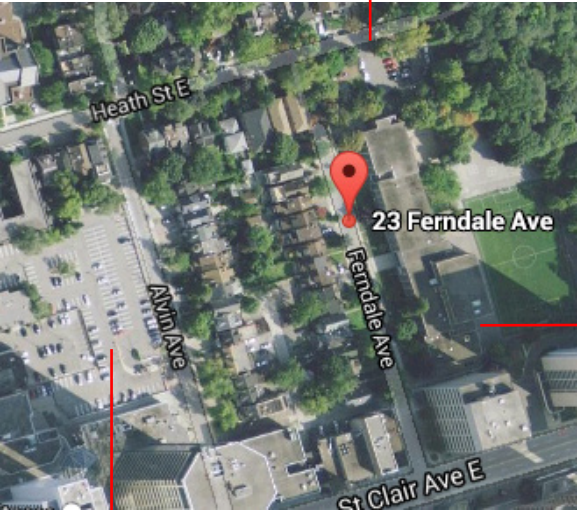

Deer Park Jr. & Sr. Public School 23 Ferndale Avenue

School parking lot is accessible from Heath Street only. Ferndale Ave. does not connect to Heath St., so you must take St. Clair Ave. to Alvin Ave., and then to Heath St.

School Parking Lot

Pool entrance is through rear doors (beside playing field)

"Green P" parking on Alvin Avenue

Pool entrance is in the rear of the school